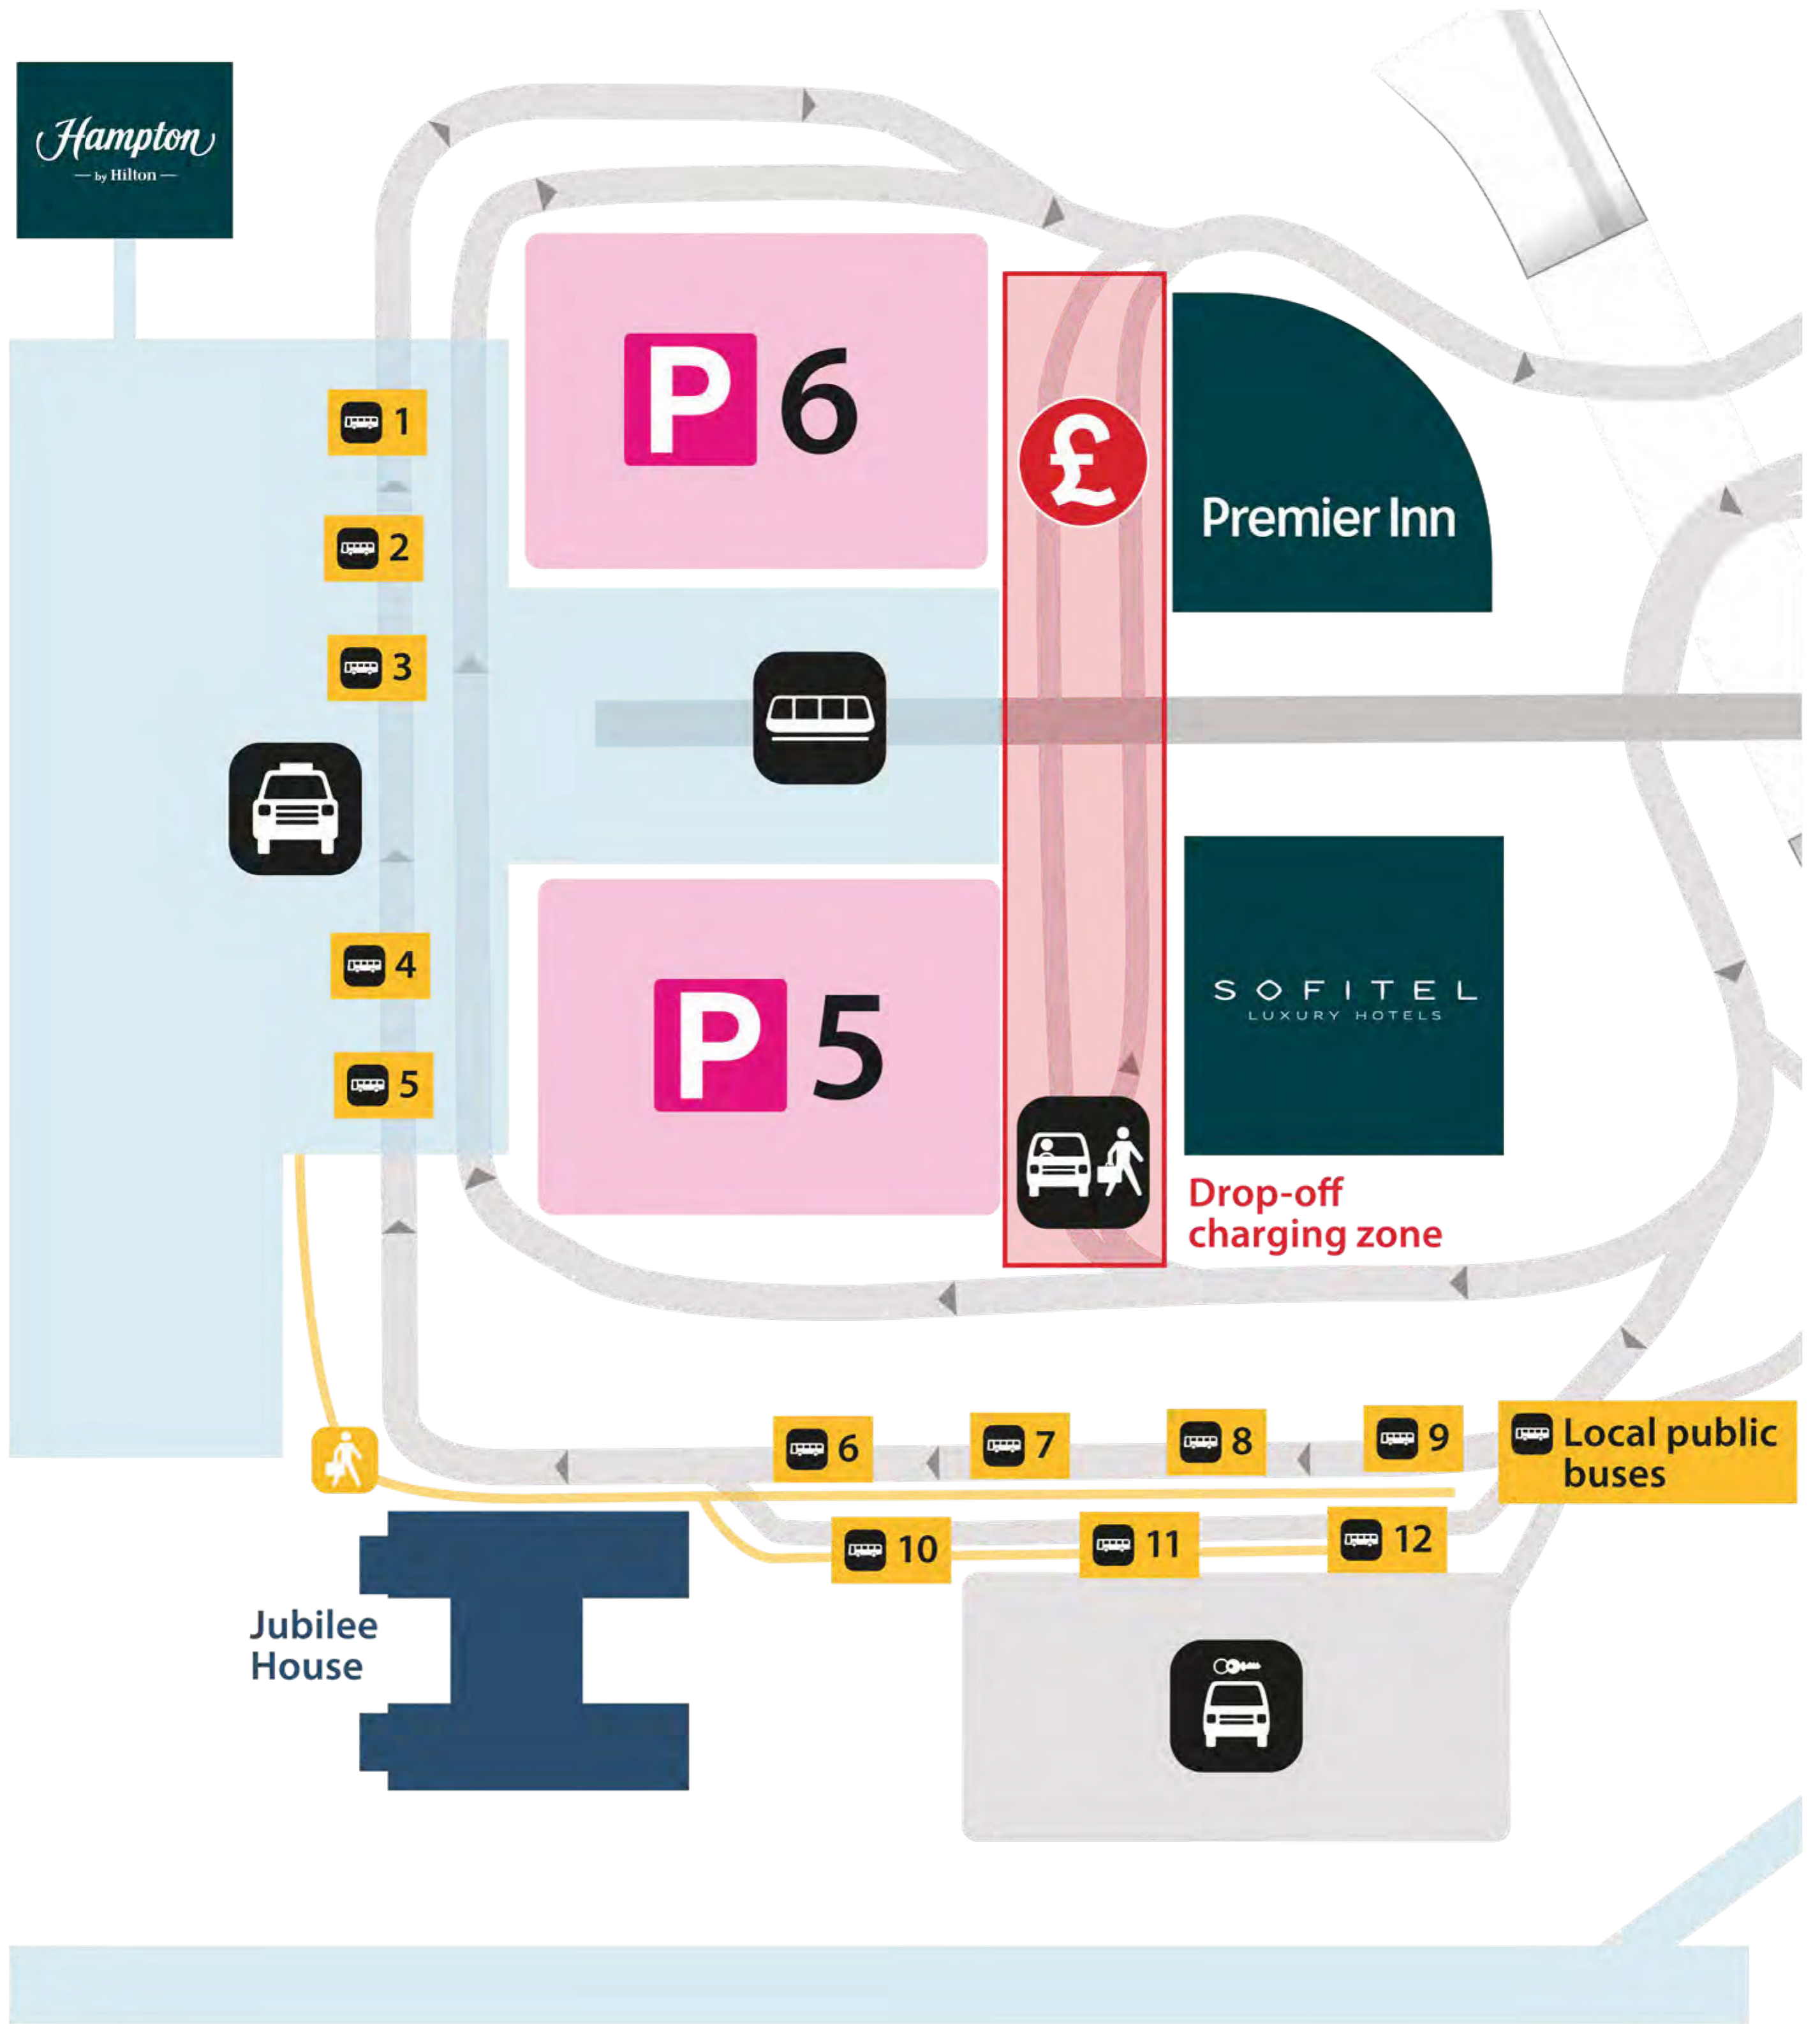

North Terminal

Bus & Coach Stops, Taxis and Drop-off Landside (Level 00)

Long stay car park buses

Type	Bus stop	Location
Pick-up	Bus stop 1	Northern end of Lower forecourt (closest to the International arrivals exit)
Drop-off	Bus stop 8	Furlong Way (follow the walkway past Jubilee House)

Bus routes serving Gatwick

North Terminal Arrivals Landside (Level 00)

North Terminal

Self-service check-in

Landside (Level 10)

Route to/from:
Hampton by Hilton Hotel

Map last updated April 2022

KMT 03/22 | NT L10 LANDSIDE

North Terminal

Check-in & Departures

Landside (Level 20)

North Terminal International Departure Lounge Lower level (Level 20)

North Terminal

International Departure Lounge

Upper level (Level 30)