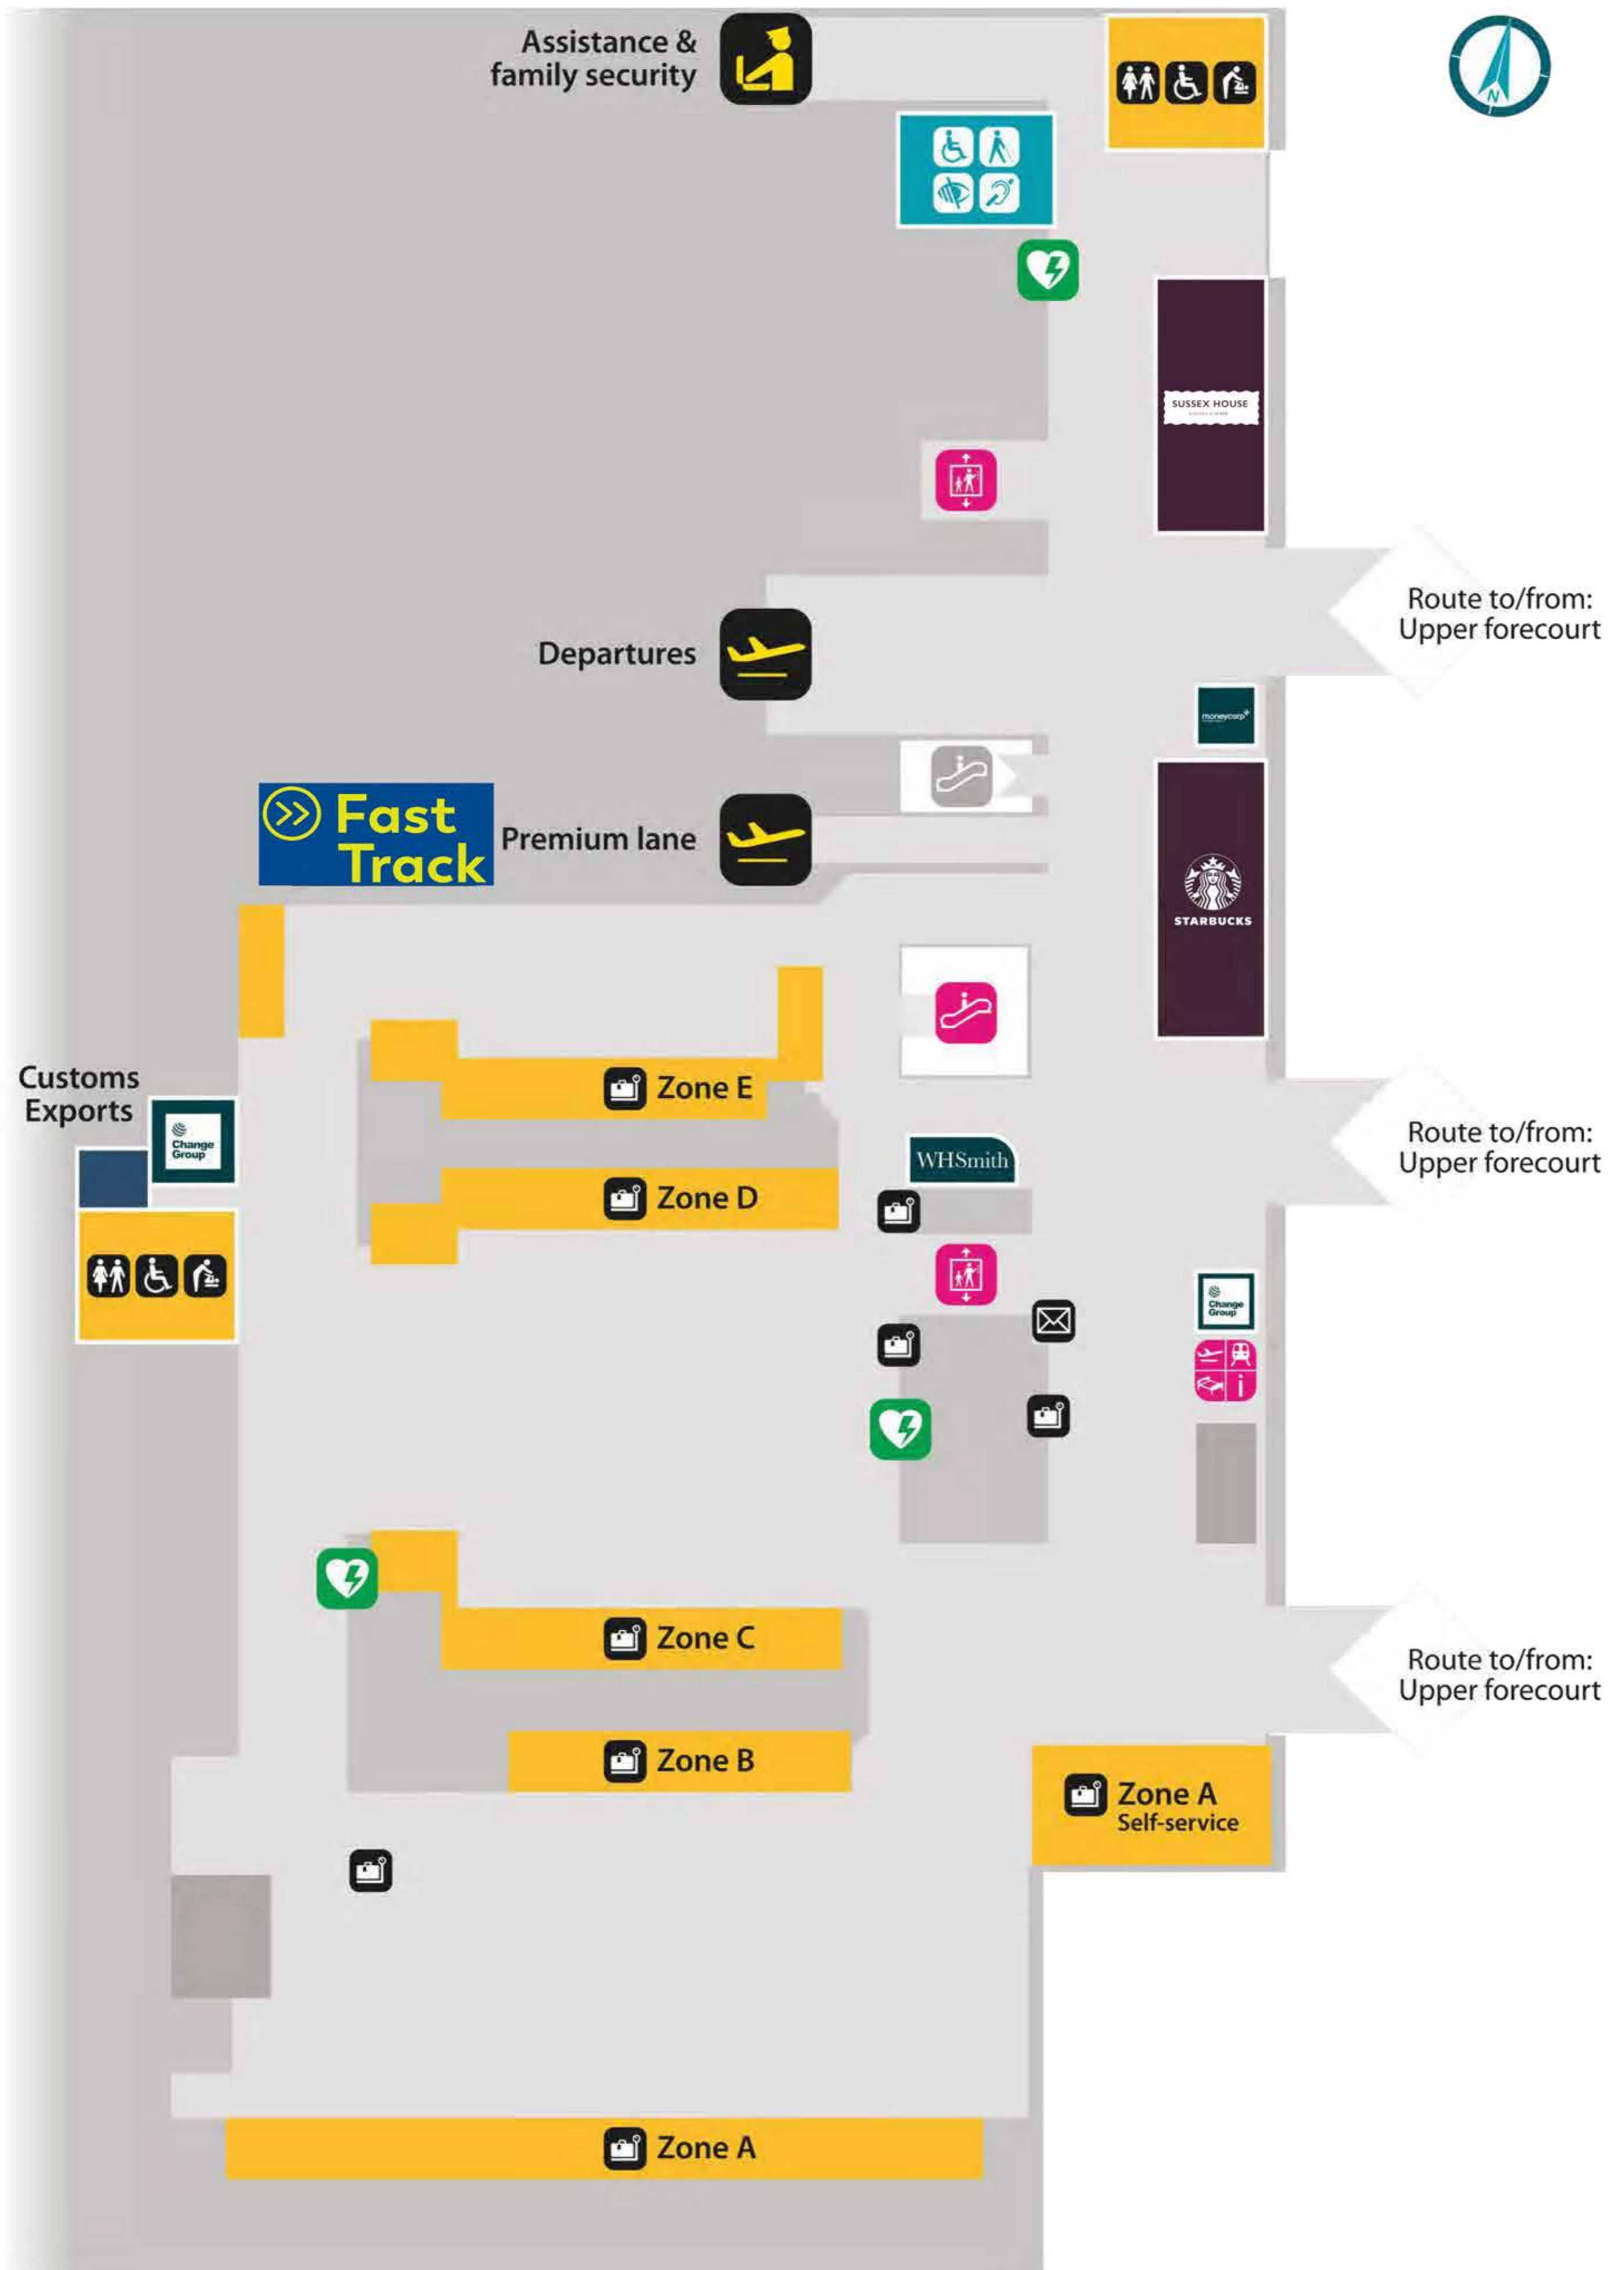

North Terminal

Bus & Coach Stops, Taxis and Drop-off Landside (Level 00)

Long stay car park buses

Type	Bus stop	Location
Pick-up	Bus stop 1	Northern end of Lower forecourt (closest to the International arrivals exit)
Drop-off	Bus stop 8	Furlong Way (follow the walkway past Jubilee House)

Bus routes serving Gatwick

North Terminal Arrivals Landside (Level 00)

North Terminal

Self-service check-in

Landside (Level 10)

Route to/from:
Hampton by Hilton Hotel

Map last updated April 2022

KMT 03/22 | NT L10 LANDSIDE

North Terminal

Check-in & Departures

Landside (Level 20)

North Terminal International Departure Lounge Lower level (Level 20)

North Terminal

International Departure Lounge

Upper level (Level 30)