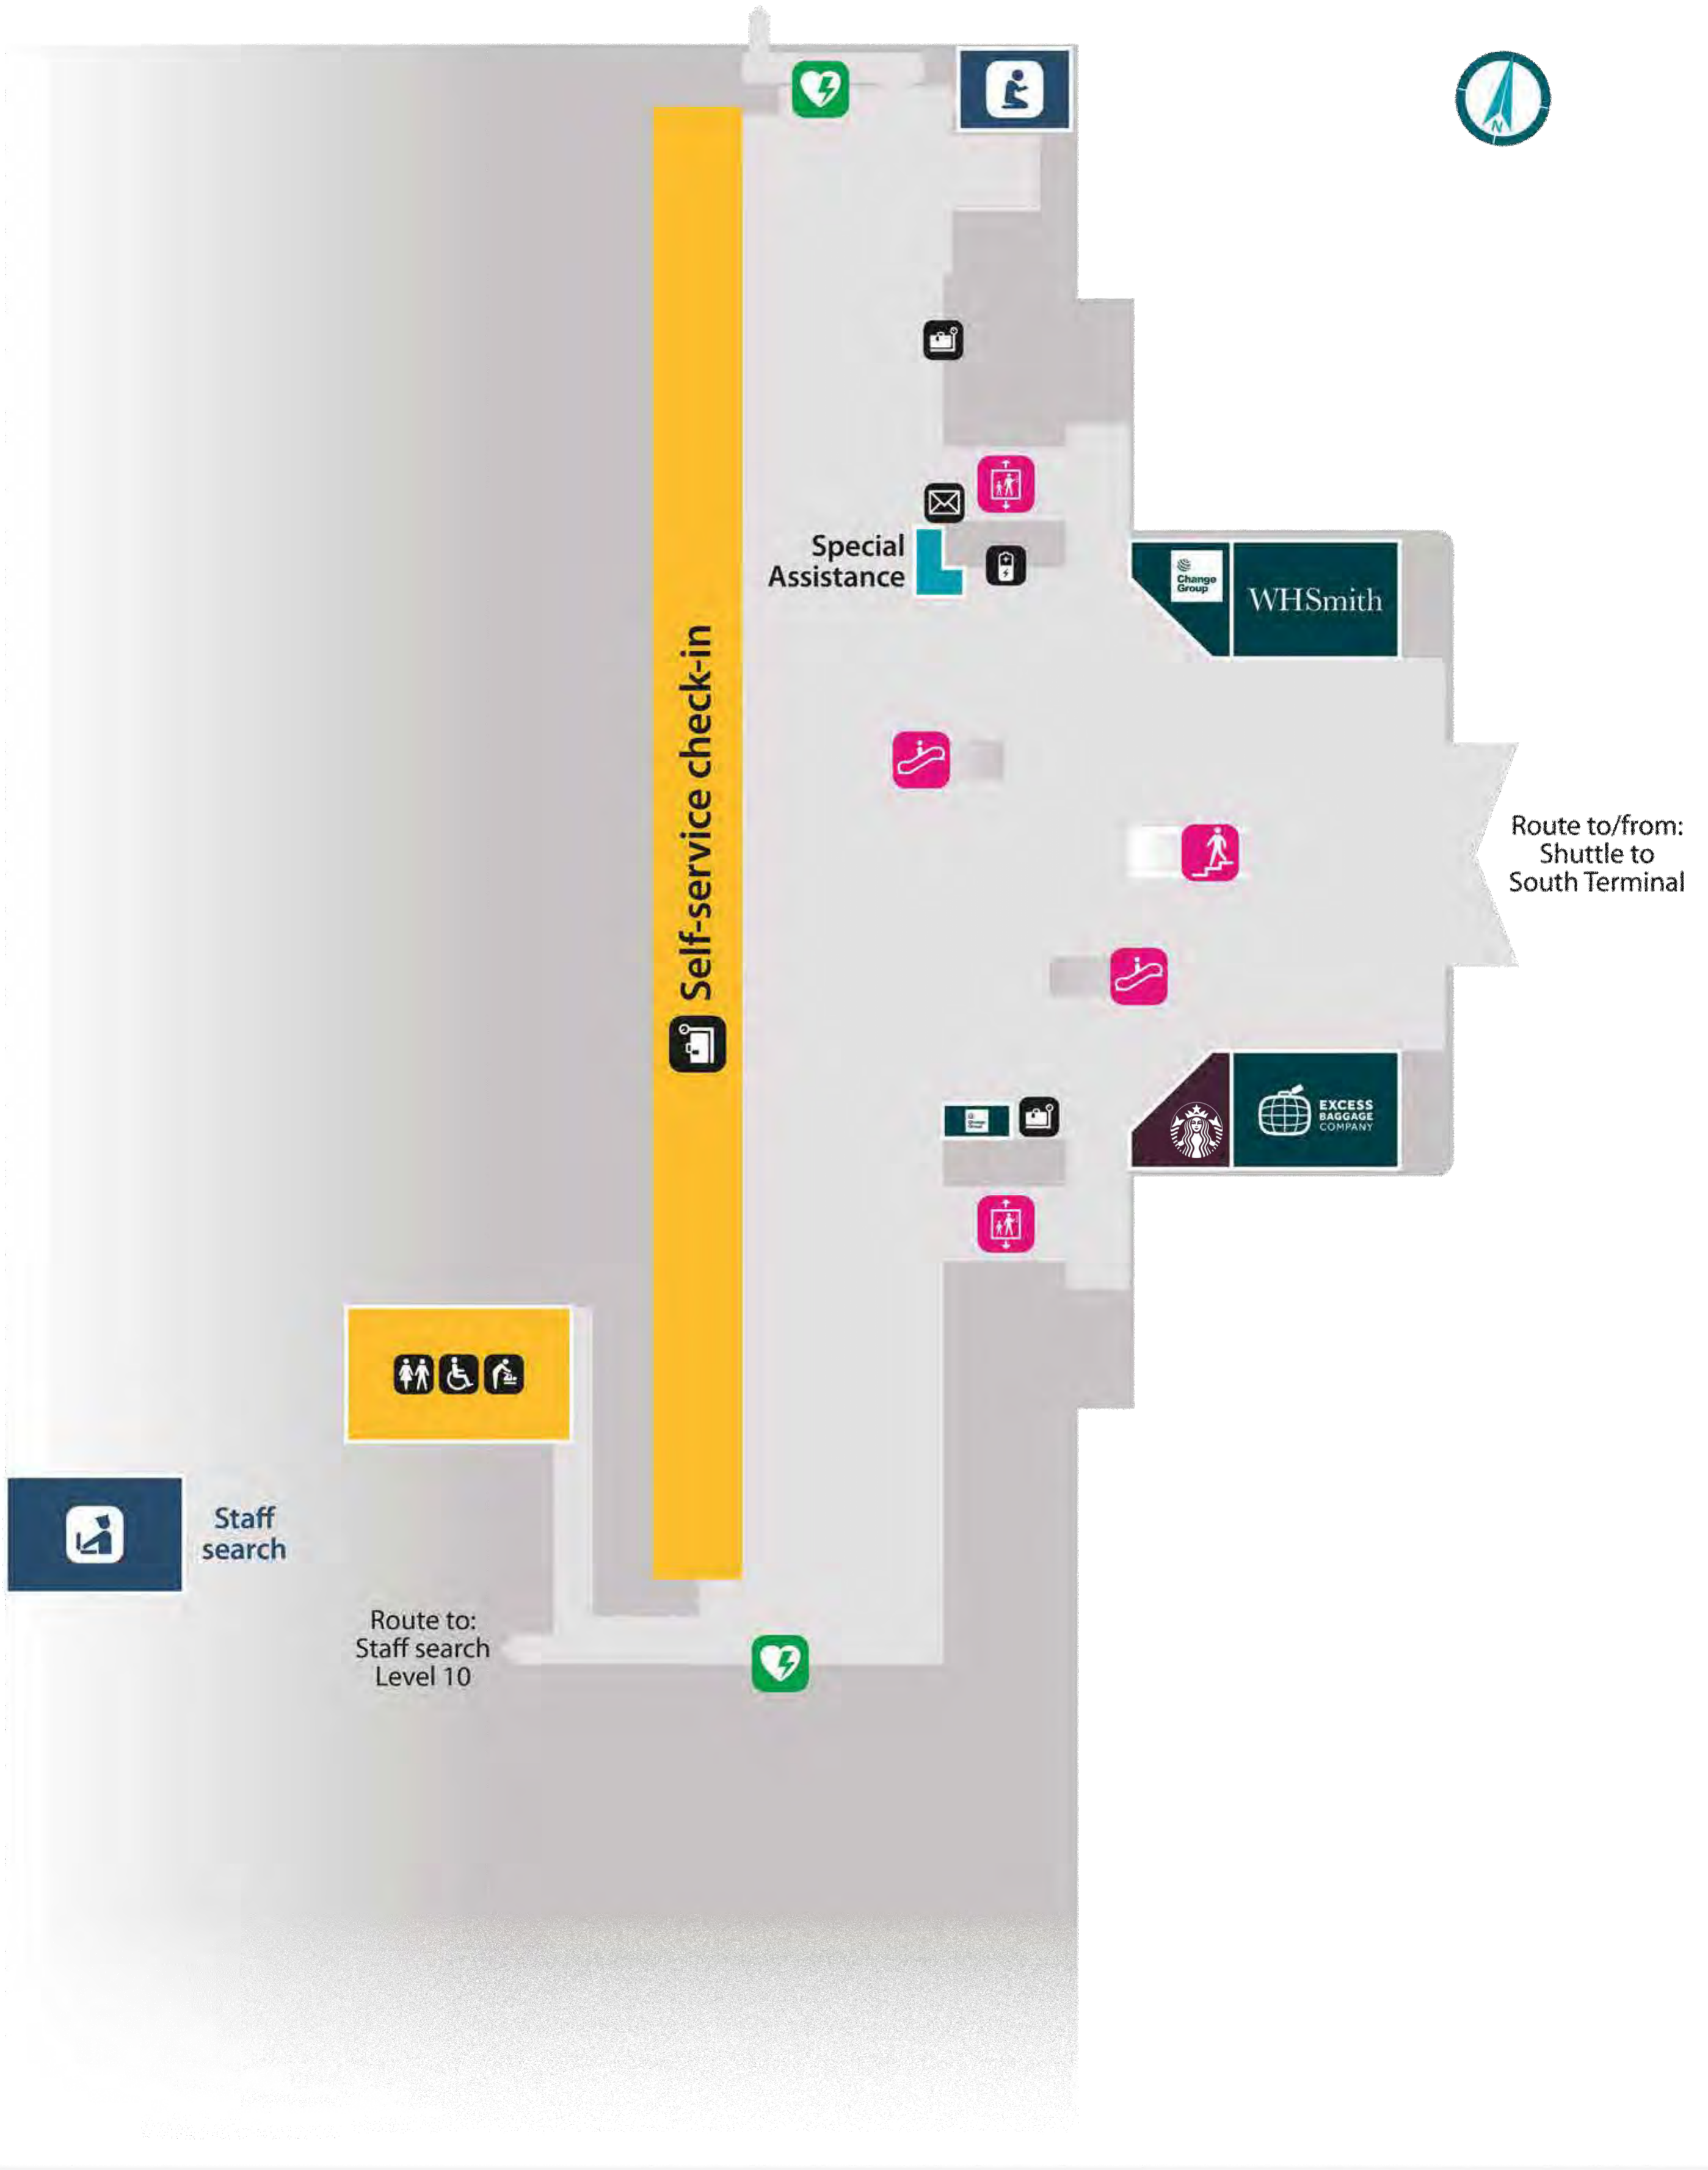

North Terminal

Bus & Coach Stops, Taxis and Drop-off Landside (Level 00)

Long stay car park buses

Type	Bus stop	Location
Pick-up	Bus stop 1	Northern end of Lower forecourt (closest to the International arrivals exit)
Drop-off	Bus stop 8	Furlong Way (follow the walkway past Jubilee House)

Bus routes serving Gatwick

North Terminal Arrivals Landside (Level 00)

North Terminal

Self-service check-in

Landside (Level 10)

Route to/from:
Hampton by Hilton Hotel

Map last updated April 2022

KMT 03/22 | NT L10 LANDSIDE

North Terminal

Check-in & Departures

Landside (Level 20)

North Terminal International Departure Lounge Lower level (Level 20)

North Terminal

International Departure Lounge

Upper level (Level 30)