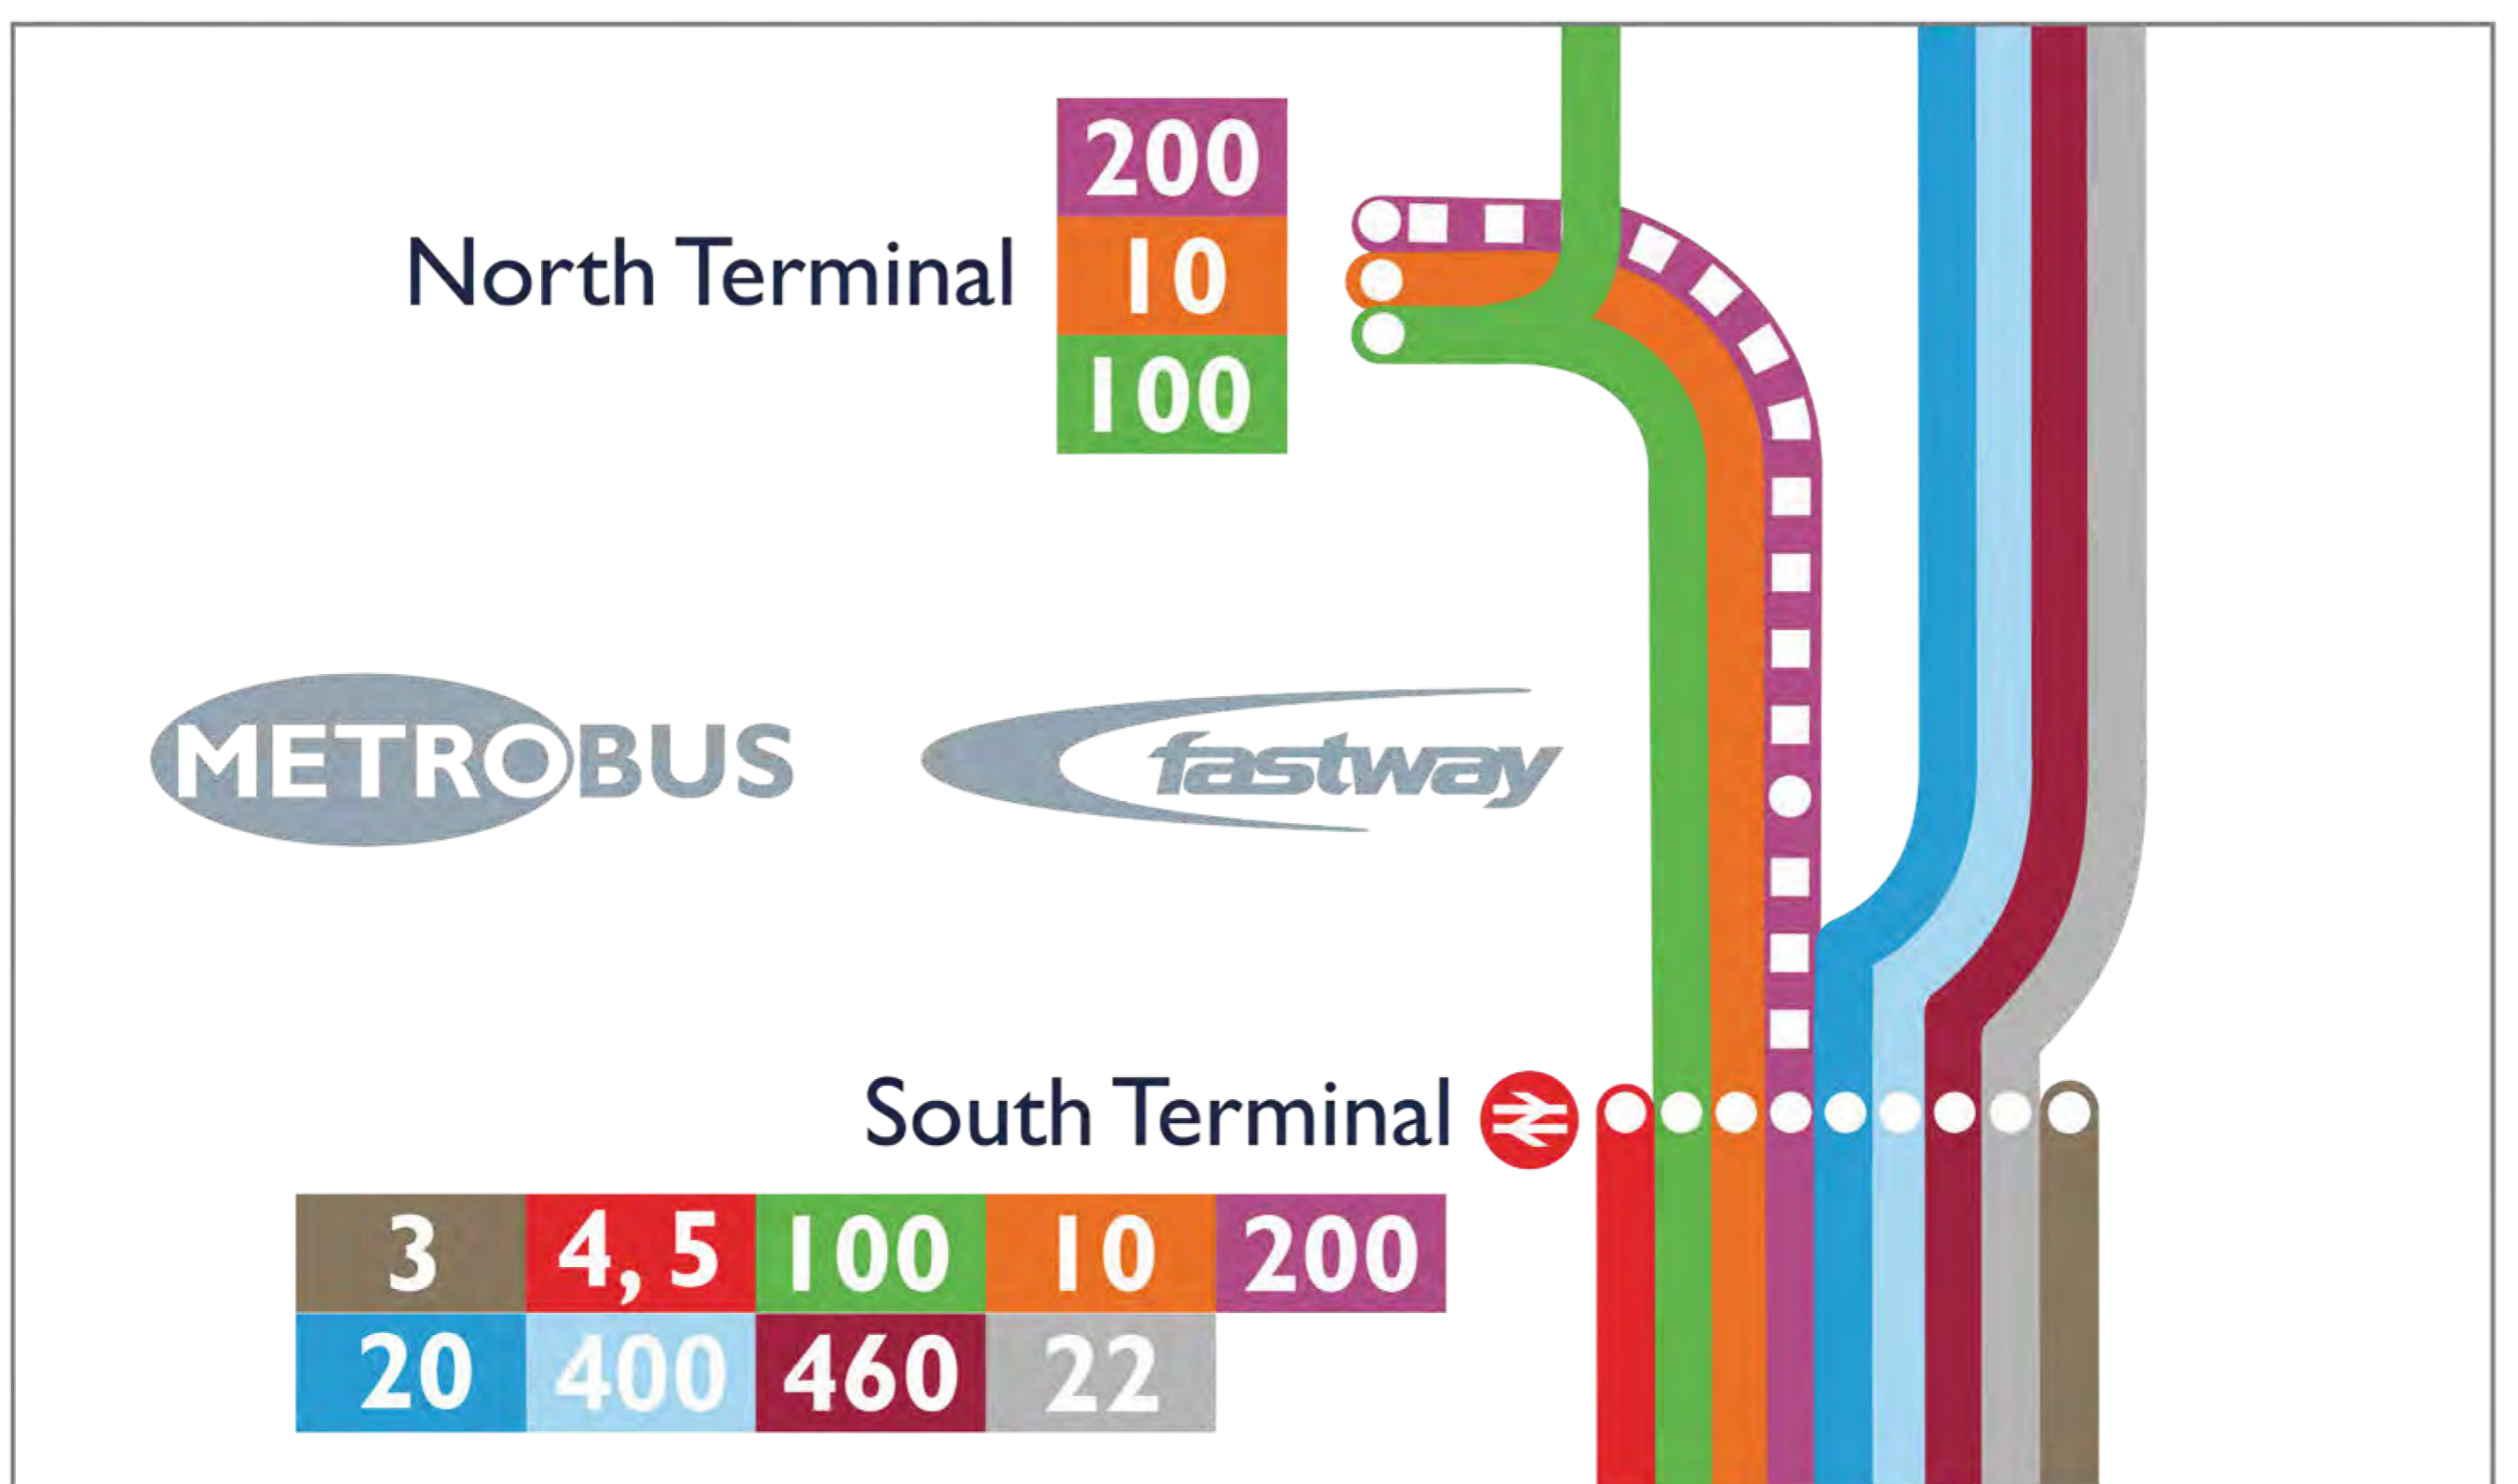

North Terminal

Bus & Coach Stops, Taxis and Drop-off Landside (Level 00)

Long stay car park buses

Type	Bus stop	Location
Pick-up	Bus stop 1	Northern end of Lower forecourt (closest to the International arrivals exit)
Drop-off	Bus stop 8	Furlong Way (follow the walkway past Jubilee House)

Bus routes serving Gatwick

North Terminal Arrivals Landside (Level 00)

North Terminal

Self-service check-in

Landside (Level 10)

Route to/from:
Hampton by Hilton Hotel

Map last updated April 2022

KMT 03/22 | NT L10 LANDSIDE

North Terminal

Check-in & Departures

Landside (Level 20)

North Terminal International Departure Lounge Lower level (Level 20)

North Terminal

International Departure Lounge

Upper level (Level 30)